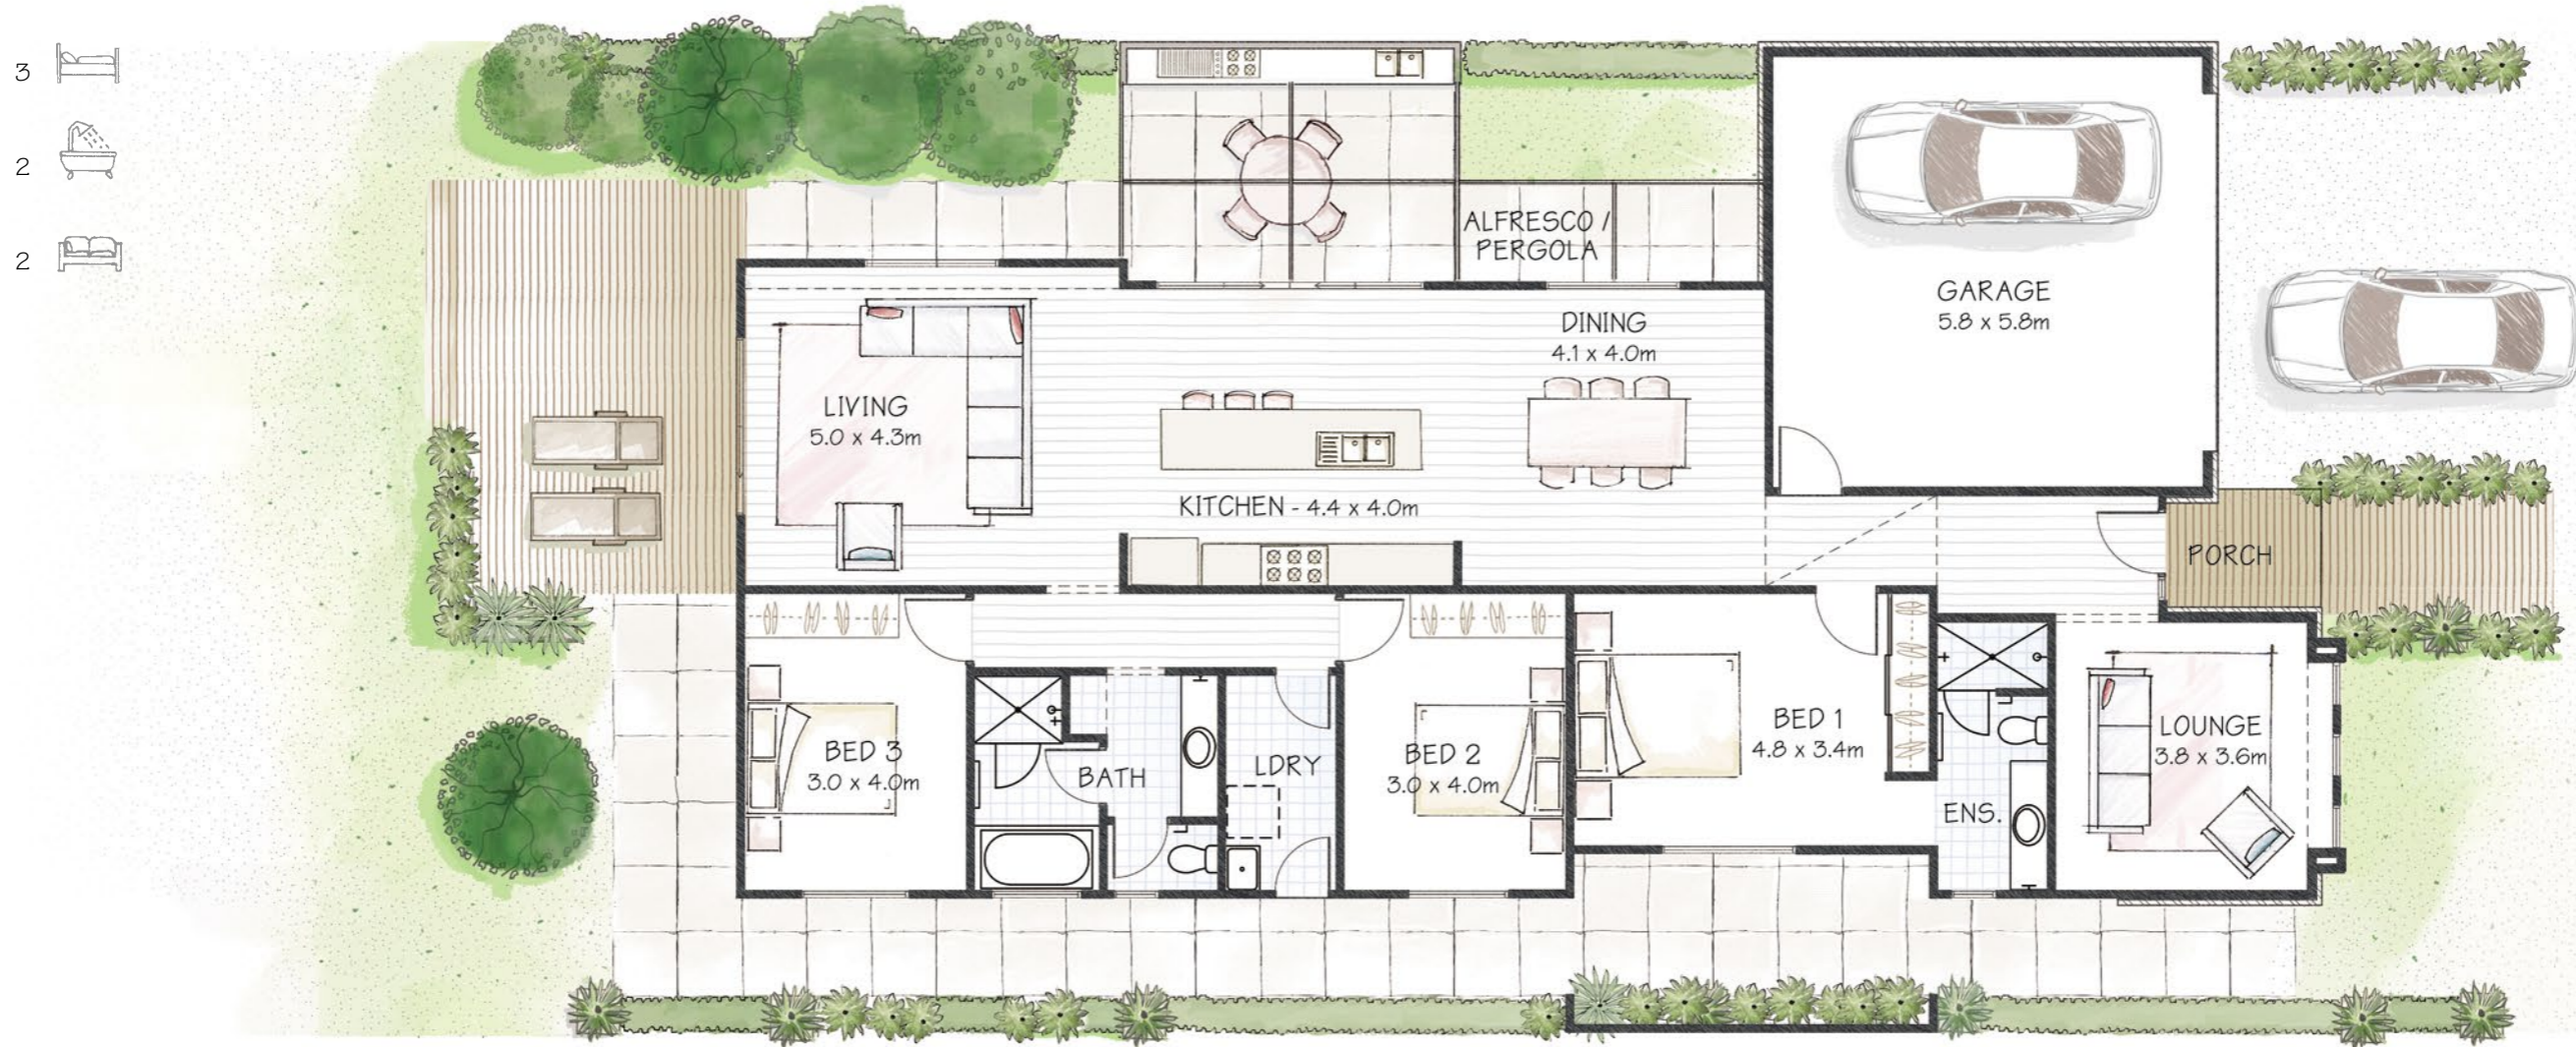

Picasso

THE ART OF CONTEMPORARY DESIGN

Spacious open plan living, raked ceilings and wide-opening sliding doors linking to outside entertaining areas are all part of this best-selling design. This is a home that embodies our passion for good design and our love of natural light.

Picasso 195

Width 11.6m

Depth 22.1m

Total Area 198.4m²

Recommended Lot Width from 12.5m