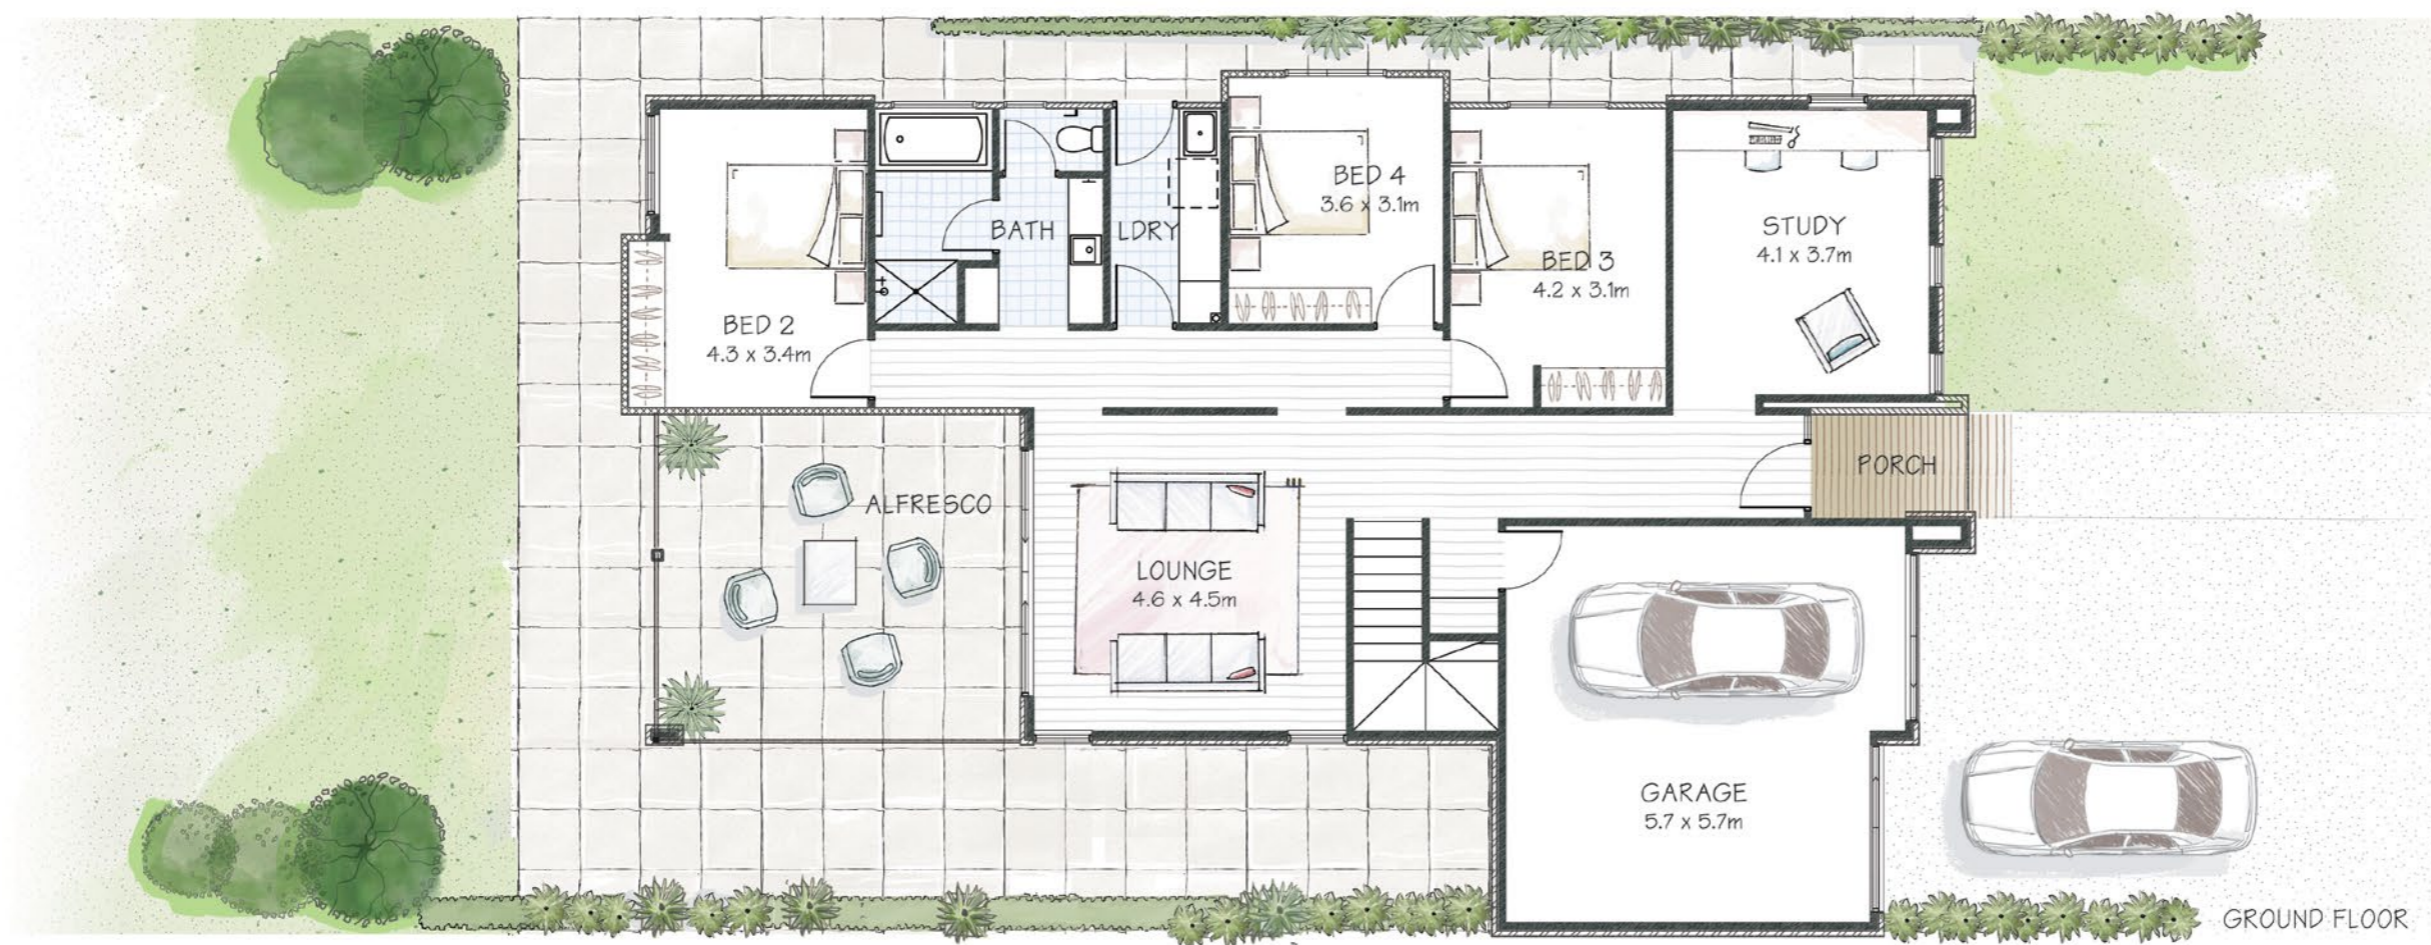

Rembrandt

TWO STOREY LIVING WITH A VIEW

Our Rembrandt series are designed to make the most of your view and enhance your lifestyle while maximising the value of your investment, by placing living areas upstairs.

Rembrandt 365

- 4
- 2
- 2
- 1

3

Width 12.4m
 Depth 19.1m
 Total Area 359.8m²
 Recommended Lot Width from 18.0m