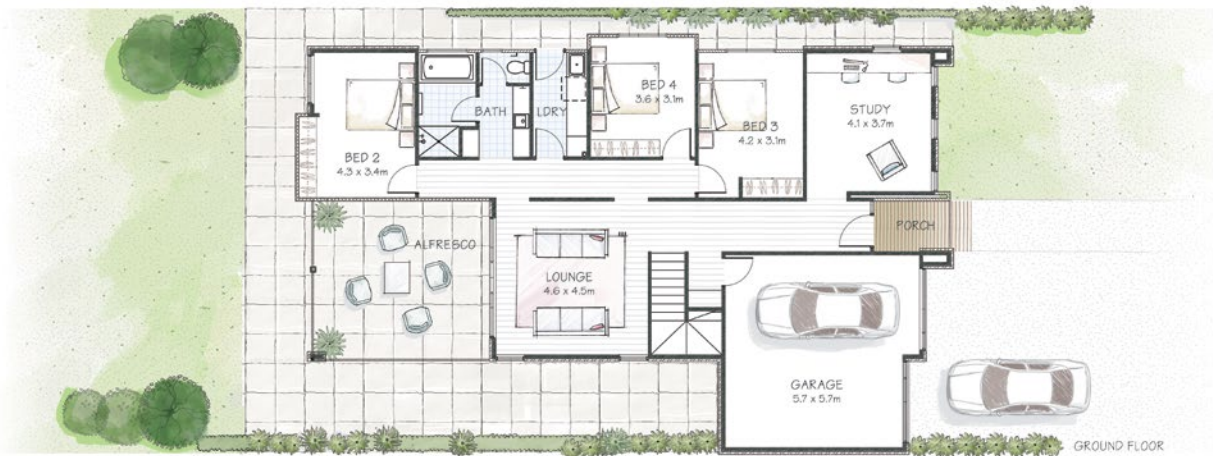

# rembrandt 365

4 2 2 1

Width 12.4m Depth 19.4m Total Area 363.5m<sup>2</sup>

Every effort has been made to ensure the accuracy of all details within this brochure, however all photos, illustrations and plans represented are for illustration purposes only and all dimensions and areas are approximate. In the interest of product development Gallery Living reserve the right to change plans and specifications without notice. Intending purchasers should make their own inspections and enquiries, and speak to one of our Consultants. E&OE.