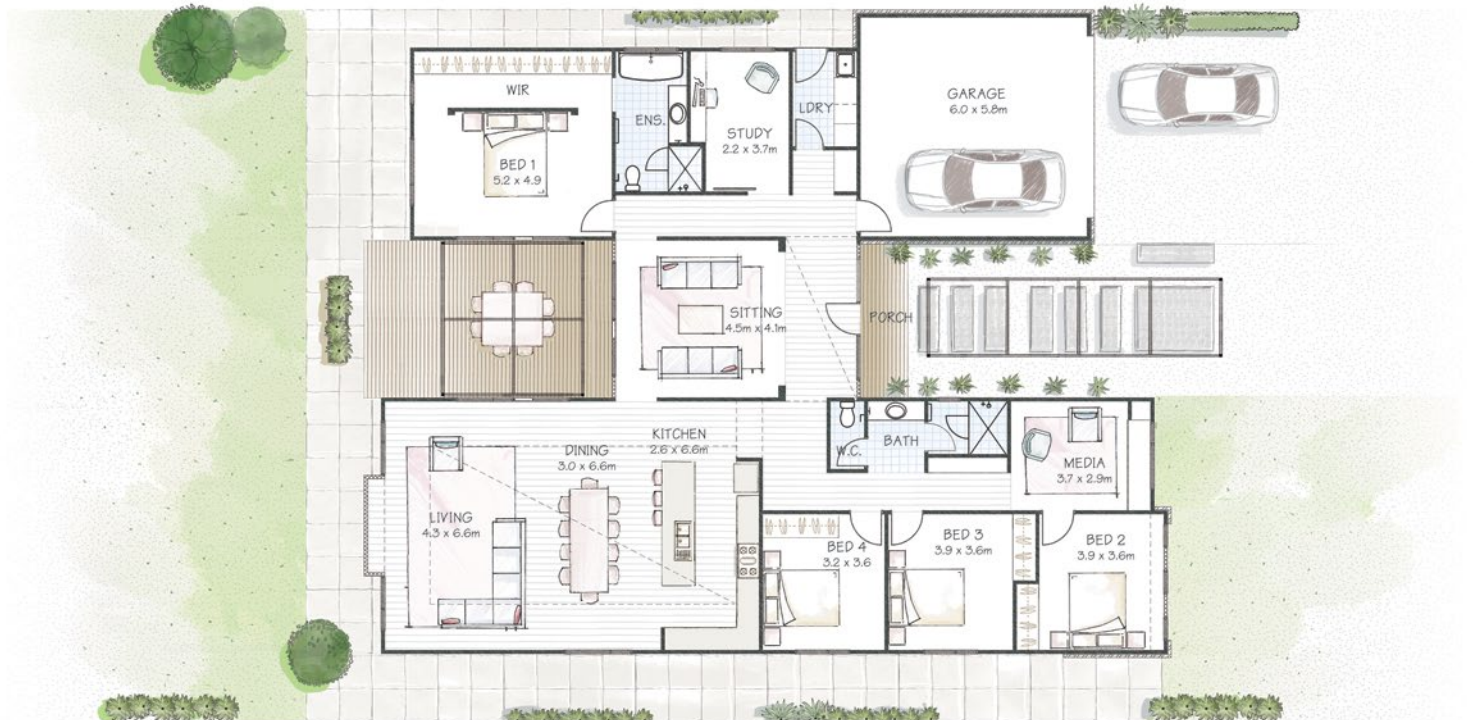

warhol 270

Width 17.1m Depth 21.3m Total Area 272m²

Every effort has been made to ensure the accuracy of all details within this brochure, however all photos, illustrations and plans represented are for illustration purposes only and all dimensions and areas are approximate. In the interest of product development Gallery Living reserve the right to change plans and specifications without notice. Intending purchasers should make their own inspections and enquiries, and speak to one of our Consultants. E&OE.